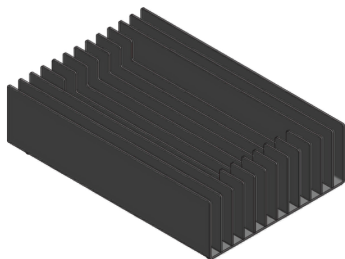

FIGURES

ERIZO

BASKET

GAMELA

GOBLET

TRIANGLE

GAMMA

HEX